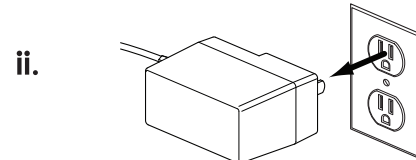

9

10

11

Occupancy Sensor

Element Disc has an occupancy sensor that automatically turns the unit off when it does not detect motion in the immediate area for ten (10) minutes.

Détecteur de Présence

Element Disc inclut un détecteur de présence qui éteint automatiquement l'appareil quand il ne détecte pas de mouvement dans la région immédiate pendant dix (10) minutes.

- i. Press the power button to turn on the light and the occupancy sensor. A lit power button indicates that the occupancy sensor is on.

Appuyez sur le bouton Marche / Arrêt pour allumer la lumière et le détecteur de présence. Un bouton allumé indique que le détecteur de présence fonctionne.

ii.

To turn off the occupancy sensor, press and hold the power button for approximately five (5) seconds until the light flashes.

Pour désactiver le détecteur de présence, appuyez le bouton Marche / Arrêt pendant environ cinq (5) secondes, jusqu'à ce qu'il clignote.

iii.

The light will flash three (3) times to indicate that the occupancy sensor has been turned off. An unlit power button indicates that the occupancy sensor is off.

La lumière clignote trois (3) fois pour indiquer que le détecteur de présence a été désactivé. Un bouton Marche / Arrêt éteint indique que le détecteur de présence est éteint

iv.

To reactivate the occupancy sensor, press the power button for approximately five (5) seconds until it is lit.

Pour réactiver le détecteur de présence, appuyez sur le bouton Marche / Arrêt pendant environ cinq (5) secondes jusqu'à ce qu'il soit allumé

Sensor off / Capteur arret

12

13

14

800-400-0625

15

iv.

• Element Disc™ LED Light
Portable Luminaire
INSTRUCTIONS

• Element Disc™ LED Light
Luminaire Portatif
INSTRUCTIONS

HSIEDL0112

www.humanscale.com