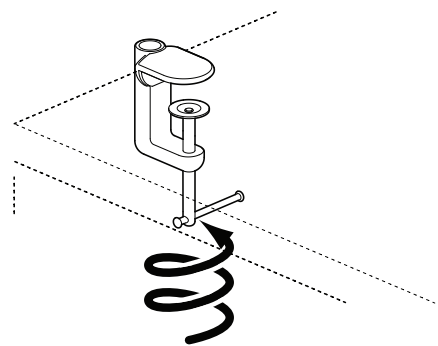

• Element Disc™ LED Light
Luminaire Portatif
INSTRUCTIONS

HSIEDL0112

www.humanscale.com

1

2

- 1 For Indoor Use Only
- 2 The external flexible cable or cord of this luminaire can not be replaced; if the cord is damaged, the luminaire shall be destroyed.
- 3 This luminaire is not suitable for mounting on tubular material.