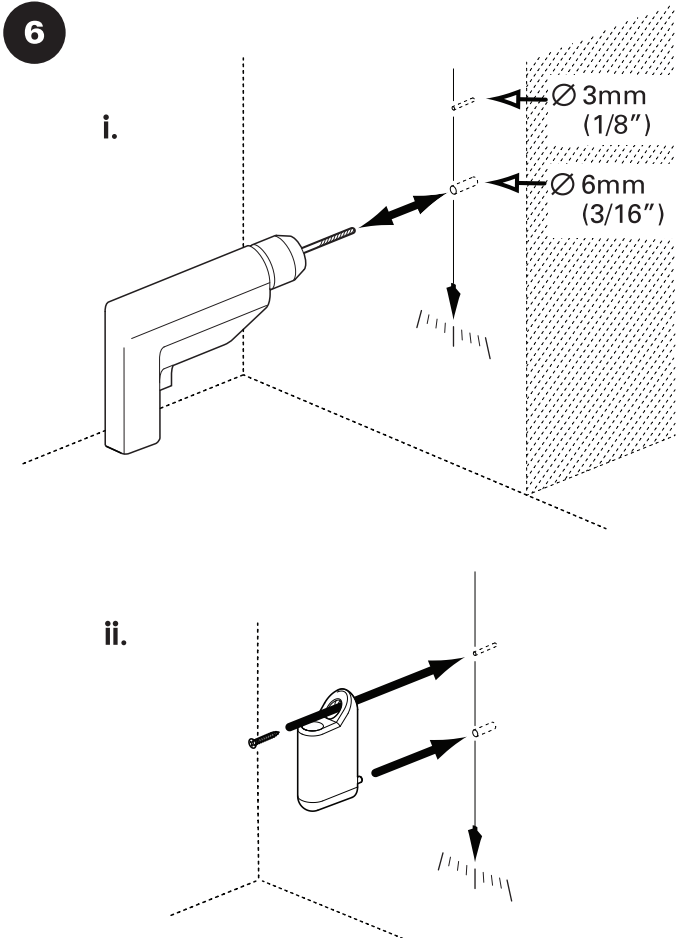

1

2

- 1 For Indoor Use Only
- 2 The external flexible cable or cord of this luminaire can not be replaced; if the cord is damaged, the luminaire shall be destroyed.
- 3 This luminaire is not suitable for mounting on tubular material.

3

4

5

6

7

8

Available with panel or slatwall mounts that fit the products of other companies, including Allsteel, Haworth, Herman Miller, Knoll, Steelcase, Teknion and more.