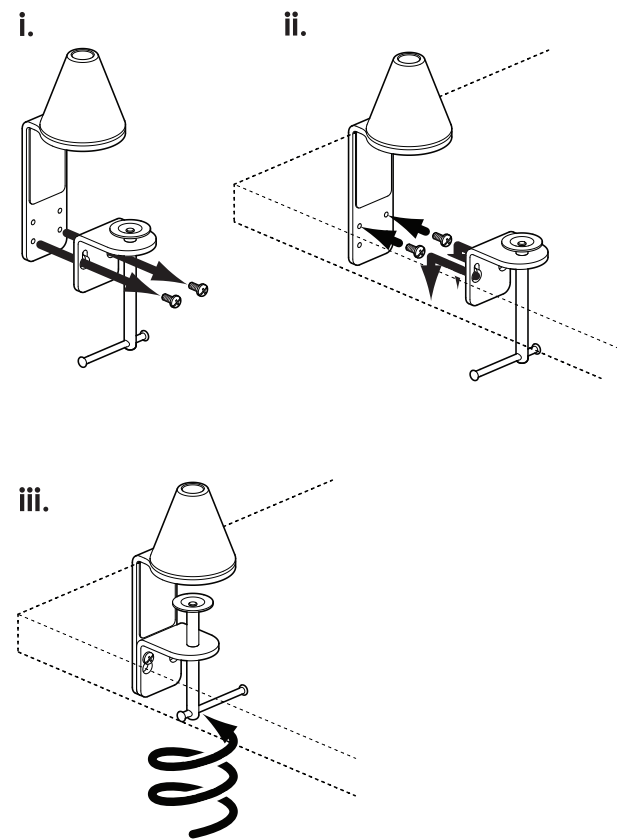

- 1 For Indoor Use Only
- 2 The external flexible cable or cord of this luminaire can not be replaced; if the cord is damaged, the luminaire shall be destroyed.
- 3 This luminaire is not suitable for mounting on tubular material.

3