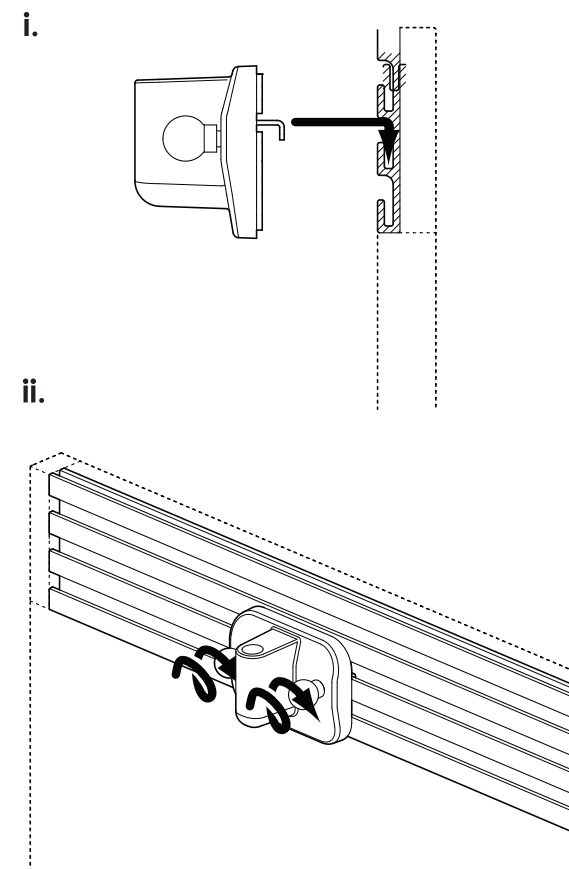

• Element Disc™ LED Light
Luminaire Portatif
INSTRUCTIONS

HSIEDL0112

www.humanscale.com

1

2

- 1 For Indoor Use Only
- 2 The external flexible cable or cord of this luminaire can not be replaced; if the cord is damaged, the luminaire shall be destroyed.
- 3 This luminaire is not suitable for mounting on tubular material.

3

4

5

6

7

8

Available with panel or slatwall mounts that fit the products of other companies, including Allsteel, Haworth, Herman Miller, Knoll, Steelcase, Teknion and more.