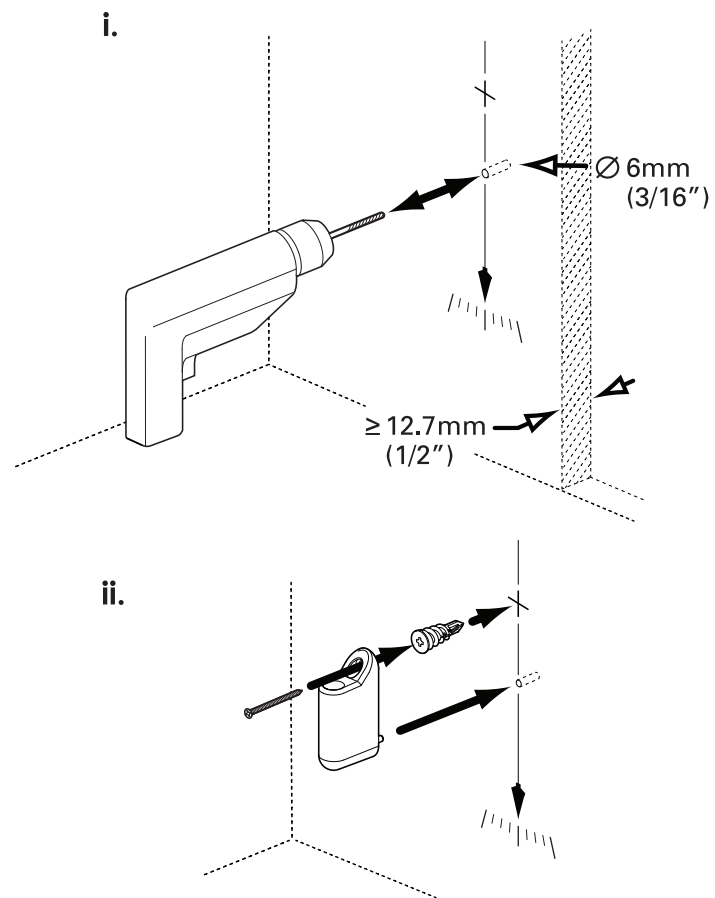

1

2

- 1 For Indoor Use Only
- 2 The external flexible cable or cord of this luminaire can not be replaced; if the cord is damaged, the luminaire shall be destroyed.
- 3 This luminaire is not suitable for mounting on tubular material.

3

4

5

6

7

8

Available with panel or slatwall mounts that fit the products of other companies, including Allsteel, Haworth, Herman Miller, Knoll, Steelcase, Teknion and more.