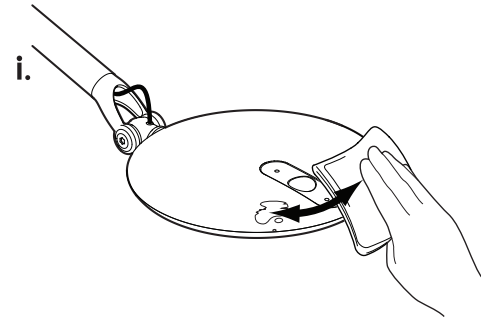

9

10

11

Occupancy Sensor

Element Disc has an occupancy sensor that automatically turns the unit off when it does not detect motion in the immediate area for ten (10) minutes.

Détecteur de Présence

Element Disc inclut un détecteur de présence qui éteint automatiquement l'appareil quand il ne détecte pas de mouvement dans la région immédiate pendant dix (10) minutes.

- i. Press the power button to turn on the light and the occupancy sensor. A lit power button indicates that the occupancy sensor is on.

Appuyez sur le bouton Marche / Arrêt pour allumer la lumière et le détecteur de présence. Un bouton allumé indique que le détecteur de présence fonctionne.

ii.

To turn off the occupancy sensor, press and hold the power button for approximately five (5) seconds until the light flashes.

Pour désactiver le détecteur de présence, appuyez le bouton Marche / Arrêt pendant environ cinq (5) secondes, jusqu'à ce qu'il clignote.

iii.

The light will flash three (3) times to indicate that the occupancy sensor has been turned off. An unlit power button indicates that the occupancy sensor is off.

La lumière clignote trois (3) fois pour indiquer que le détecteur de présence a été désactivé. Un bouton Marche / Arrêt éteint indique que le détecteur de présence est éteint

iv.

To reactivate the occupancy sensor, press the power button for approximately five (5) seconds until it is lit.

Pour réactiver le détecteur de présence, appuyez sur le bouton Marche / Arrêt pendant environ cinq (5) secondes jusqu'à ce qu'il soit allumé

Sensor off / Capteur arret

12

13

14

800-400-0625

15

iv.

• Element Disc™ LED Light
Portable Luminaire
INSTRUCTIONS

• Element Disc™ LED Light
Luminaire Portatif
INSTRUCTIONS

HSIEDL0112

www.humanscale.com