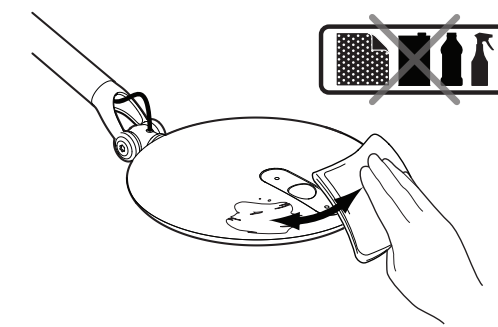

9

10

11

Occupancy Sensor

Element Disc has an occupancy sensor that automatically turns the unit off when it does not detect motion in the immediate area for ten (10) minutes.

Détecteur de Présence

Element Disc inclut un détecteur de présence qui éteint automatiquement l'appareil quand il ne détecte pas de mouvement dans la région immédiate pendant dix (10) minutes.

- i. Press the power button to turn on the light and the occupancy sensor. A lit power button indicates that the occupancy sensor is on.

Appuyez sur le bouton Marche / Arrêt pour allumer la lumière et le détecteur de présence. Un bouton allumé indique que le détecteur de présence fonctionne.

ii.

To turn off the occupancy sensor, press and hold the power button for approximately five (5) seconds until the light flashes.

Pour désactiver le détecteur de présence, appuyez le bouton Marche / Arrêt pendant environ cinq (5) secondes, jusqu'à ce qu'il clignote.

iii.

The light will flash three (3) times to indicate that the occupancy sensor has been turned off. An unlit power button indicates that the occupancy sensor is off.

La lumière clignote trois (3) fois pour indiquer que le détecteur de présence a été désactivé. Un bouton Marche / Arrêt éteint indique que le détecteur de présence est éteint

iv.

To reactivate the occupancy sensor, press the power button for approximately five (5) seconds until it is lit.

Pour réactiver le détecteur de présence, appuyez sur le bouton Marche / Arrêt pendant environ cinq (5) secondes jusqu'à ce qu'il soit allumé

Sensor off / Capteur arret

12

13

14

800-400-0625

15

iv.

• Element Disc™ LED Light
Portable Luminaire
INSTRUCTIONS

• Element Disc™ LED Light
Luminaire Portatif
INSTRUCTIONS

HSIEDL0112

www.humanscale.com