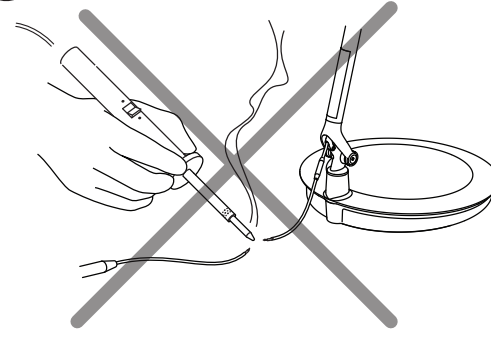

14

800-400-0625