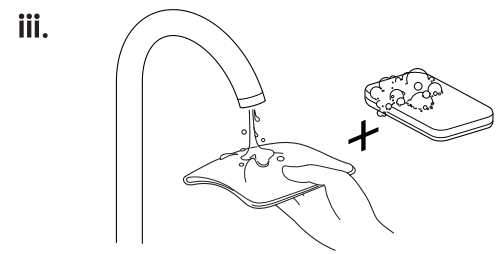

9

10

11

Occupancy Sensor

Element Disc has an occupancy sensor that automatically turns the unit off when it does not detect motion in the immediate area for ten (10) minutes.

Détecteur de Présence

Element Disc inclut un détecteur de présence qui éteint automatiquement l'appareil quand il ne détecte pas de mouvement dans la région immédiate pendant dix (10) minutes.

- i. Press the power button to turn on the light and the occupancy sensor. A lit power button indicates that the occupancy sensor is on.

Appuyez sur le bouton Marche / Arrêt pour allumer la lumière et le détecteur de présence. Un bouton allumé indique que le détecteur de présence fonctionne.

ii.

To turn off the occupancy sensor, press and hold the power button for approximately five (5) seconds until the light flashes.

Pour désactiver le détecteur de présence, appuyez le bouton Marche / Arrêt pendant environ cinq (5) secondes, jusqu'à ce qu'il clignote.

iii.

The light will flash three (3) times to indicate that the occupancy sensor has been turned off. An unlit power button indicates that the occupancy sensor is off.

La lumière clignote trois (3) fois pour indiquer que le détecteur de présence a été désactivé. Un bouton Marche / Arrêt éteint indique que le détecteur de présence est éteint

iv.

To reactivate the occupancy sensor, press the power button for approximately five (5) seconds until it is lit.

Pour réactiver le détecteur de présence, appuyez sur le bouton Marche / Arrêt pendant environ cinq (5) secondes jusqu'à ce qu'il soit allumé

Sensor off / Capteur arret

12

13

14

800-400-0625

15

iv.

• Element Disc™ LED Light
Portable Luminaire
INSTRUCTIONS

• Element Disc™ LED Light
Luminaire Portatif
INSTRUCTIONS

HSIEDL0112

www.humanscale.com