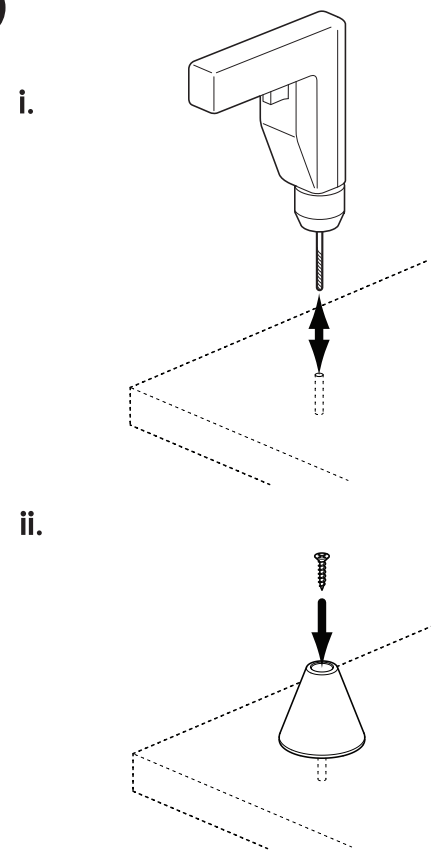

1

2

- 1 For Indoor Use Only
- 2 The external flexible cable or cord of this luminaire can not be replaced; if the cord is damaged, the luminaire shall be destroyed.
- 3 This luminaire is not suitable for mounting on tubular material.

3

4

5

6

7

8

Available with panel or slatwall mounts that fit the products of other companies, including Allsteel, Haworth, Herman Miller, Knoll, Steelcase, Teknion and more.